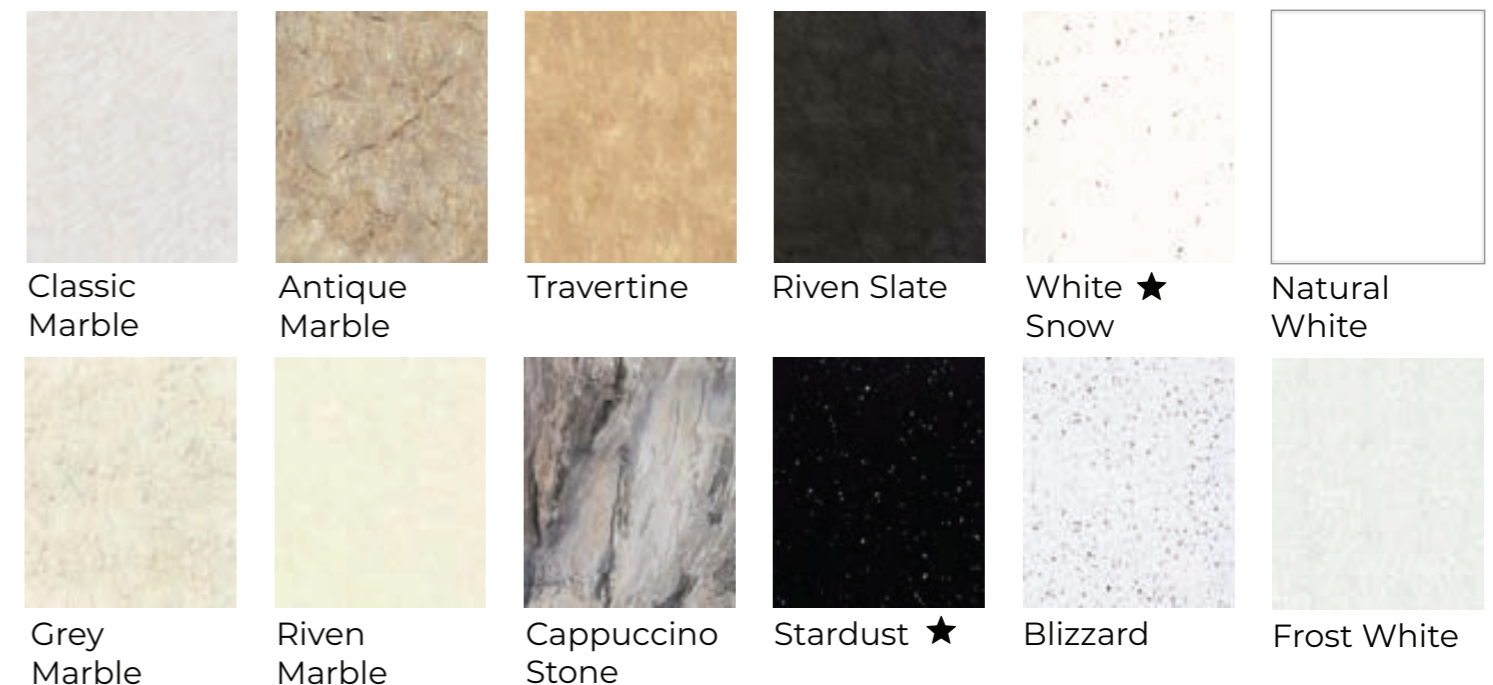

Cappuccino Stone