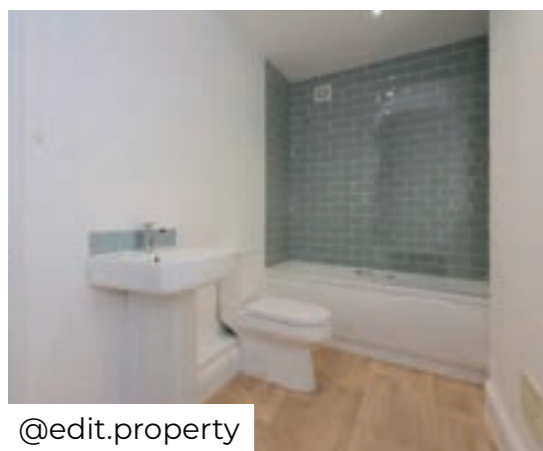

What's a bathroom without a bath? No bathroom at all.

Whilst it's becoming more and more popular nowadays for investors and homeowners to think outside of the bath and concentrate on saving space and water with a shower enclosure instead, we believe there's no replacing a long, hot soak in the tub.

You'll find over the next few pages an arrangement of shaped, straight, and freestanding tubs - along with panels and screens to fit glovelike (and more importantly, watertight) around the curves and edges of one of life's simplest little luxuries.

And while spaces can vary, any self-respecting bathroom can accommodate one: shaped as chunky capital Ps, Ls, or Is, and, strange though it may seem, left-handed, right-handed, and even no-handed at all.

For those seeking impact and versatility, there really is nothing like a good bath.