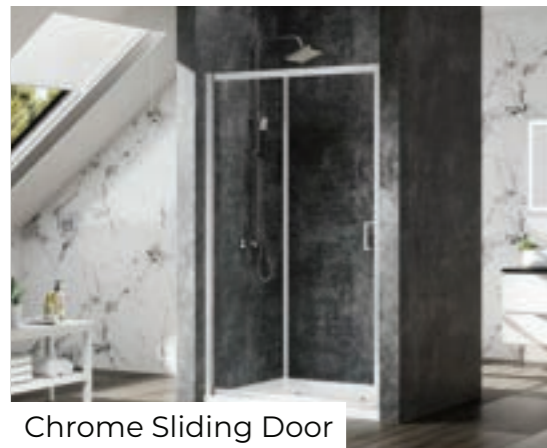

Merlyn

You might know Merlin as that old geezer that would follow King Arthur around casting spells.

But we know Merlyn as purveyors of a very different kind of magic: the almost alchemic transformation of your showering space to something wondrous.

In fact, Merlyn are perhaps as sexy as brands get in the bathroom world, and their jawdropping designs are matched by their pricing as an LNPG partner over the last five years.

Is this going into every rental bathroom suite? No, we don't think so. But in finding a balance between quality, style, and price, you've got a real opportunity to elevate your bathrooms far beyond what the market would deem 'good enough' and into the realms of luxury that lasts for years on end.

So high-end HMOs, Serviced Apartments looking for that special something, or even your own escape at home (hey, why not?) can now be given a little of that Merlyn magic.