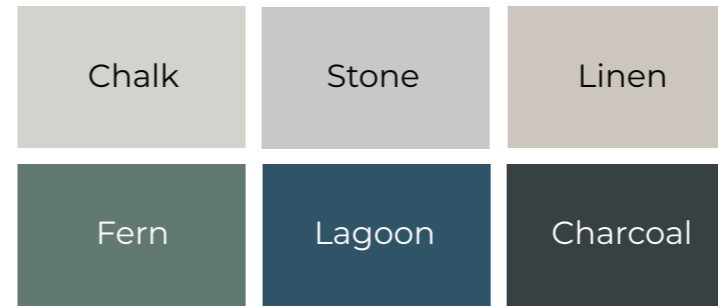

1500 Standard Kit

1200 Ford Slimline Kit No WC
£938.43

1200 Cove Slimline Kit No WC
£917.29

1200 Dune Slimline Kit No WC
£935.94

1000 Tide Standard Kit No WC
£639.92

1200 Ford Standard Kit No WC
£948.38

1200 Cove Standard Kit No WC
£932.22

1200 Dune Standard Kit No WC
£945.90

1200 Tide Standard Kit No WC
£687.81

1500 Ford Standard Kit No WC
£1,208.32

1500 Cove Standard Kit No WC
£1,184.07

1500 Dune Standard Kit No WC
£1,204.61

1500 Tide Standard Kit No WC
£882.46

1500 Ford High Rise Kit No WC
£1,594.51

1500 Cove High Rise Kit No WC
£1,562.18

1500 Dune High Rise Kit No WC
£1,589.55

1500 Tide High Rise Kit No WC
£1,077.11

Pair your Twyla furniture with the Nabis Lamone BTW sanitaryware. You'll need: B24016 + E13451 **£109.70**

[View the full Twyla brochure here](#)

Suites

Bathing

Showering

Furniture

Finishing Touches

Suites

Bathing

Showering

Furniture

Finishing Touches