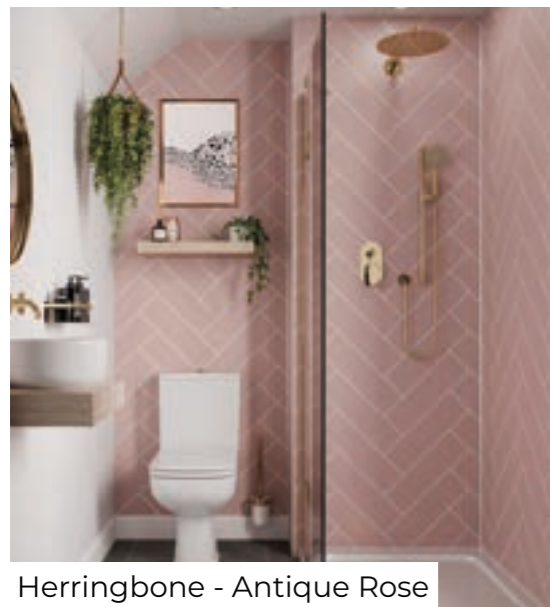

Not only do they replace the need for tiles, they can be installed right over the top of old ones.

A unique Hydrolock joint means panels lock together for a seamless, but most importantly, waterproof finish that leaves you questioning if there's even a joint there at all. And coming with a 30-year warranty, your arms will be resting easy for a long time to come.

So, explore a range of luxury marbles, sleek stones and the natural aesthetic of wooden panelling over the next few pages.

Pure - White Terrazzo

Pure - White Gypsum & Taupe Grey

Herringbone - Antique Rose