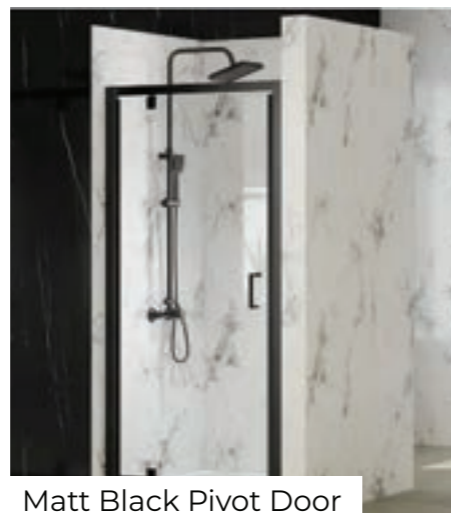

Brushed Brass Quadrant

Chrome Bi-Fold Door

Matt Black Pivot Door