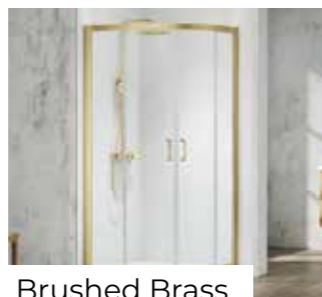

Black Squared Panel

900mm Panel
D28812 - £594.63

1000mm Panel
D28813 - £623.75

1200mm Panel
D28814 - £658.73

View the full Merlyn Black brochure here 

2 Door Quadrant

Chrome

Matt Black