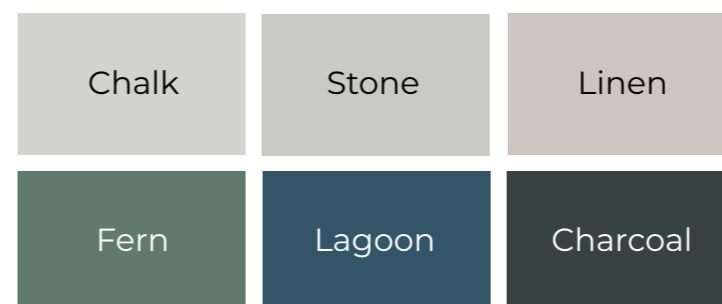

1500 Standard Kit

1200 Ford Slimline Kit No WC
£938.43

1200 Cove Slimline Kit No WC
£917.29

1200 Dune Slimline Kit No WC
£935.94

1000 Tide Standard Kit No WC
£639.92

1200 Ford Standard Kit No WC
£948.38

1200 Cove Standard Kit No WC
£932.22

1200 Dune Standard Kit No WC
£945.90

1200 Tide Standard Kit No WC
£687.81

1500 Ford Standard Kit No WC
£1,208.32

1500 Cove Standard Kit No WC
£1,184.07

1500 Dune Standard Kit No WC
£1,204.61

1500 Tide Standard Kit No WC
£882.46

1500 Ford High Rise Kit No WC
£1,594.51

1500 Cove High Rise Kit No WC
£1,562.18

1500 Dune High Rise Kit No WC
£1,589.55

1500 Tide High Rise Kit No WC
£1,077.11

Pair your Twyla furniture with the Nabis Lamone BTW sanitaryware.

You'll need:
B24016 + E13451

£109.70

[View the full Twyla brochure here](#)