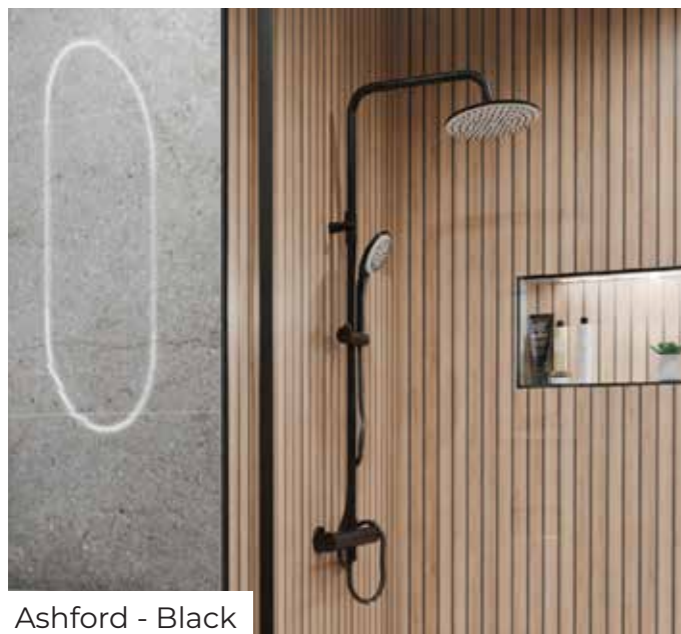

Showering

Furniture

Finishing Touches

Ashford - Chrome A05839 - £74.05 **Ashford - Black** A05840 - £109.15 **Ashford - Brass** A05841 - £127.40 **Ashford Sq. - Chrome** A05842 - £112.25

Stratford - Chrome A05843 - £50.68 **Stratford - Black** A05844 - £63.31 **Stratford Sq. - Chrome** A05845 - £69.16

Ashford - Black

Hampton - Chrome A05847 - £97.65 **Bexley - Chrome** A05846 - £75.85

The following shower enclosures and trays are just a selection of what is available through LNPG. To view the full list, including side panels, head to the Bathroom tab of the Wolseley Price File.