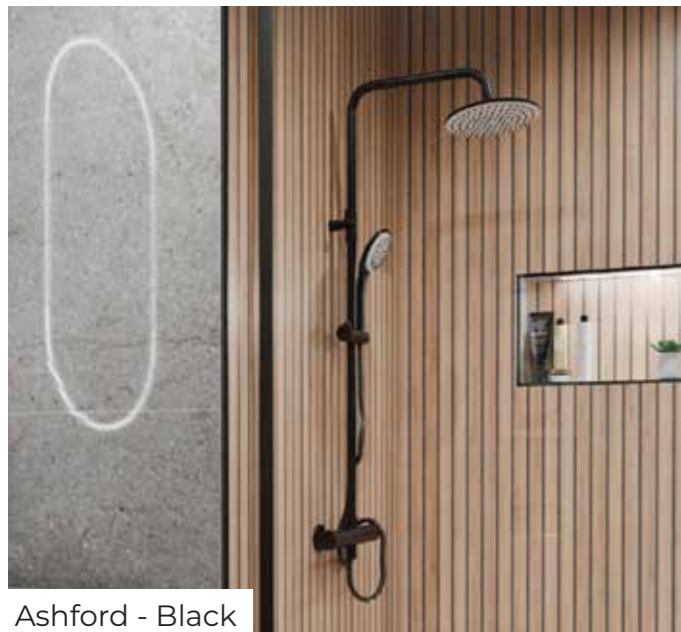

Showering

Furniture

Finishing Touches

Ashford - Chrome
A05839 - £74.05

Ashford - Black
A05840 - £109.15

Ashford - Brass
A05841 - £127.40

Ashford Sq. - Chrome
A05842 - £112.25

Stratford - Chrome
A05843 - £50.68

Stratford - Black
A05844 - £63.31

Stratford Sq. - Chrome
A05845 - £69.16

Ashford - Black

Hampton - Chrome
A05847 - £97.65

Bexley - Chrome
A05846 - £75.85

The following shower enclosures and trays are just a selection of what is available through LNPG. To view the full list, including side panels, head to the Bathroom tab of the Wolseley Price File.