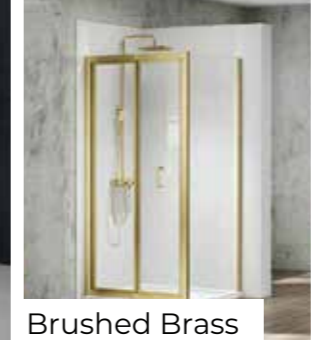

Matt Black

Brushed Brass

Sliding Door

Chrome

Matt Black

Brushed Brass

Chrome Matt Black Brushed Brass

Finish	800mm	900mm	1000 x 800	1000 x 800	1200 x 800	1200 x 900	1000mm	1100mm	1200mm
Chrome	D28544 £182.88	D28548 £182.99	D28556 £274.67	D28558 £296.81	D28560 £308.64	D28562 £176.25	D28563 £177.65	D28564 £176.38	D28564 £176.38
Matt Black	D32716 £248.01	D32717 £251.55	D32720 £354.34	D32721 £389.73	D32722 £407.45	D32702 £237.39	D32703 £240.93	D32704 £244.46	D32704 £244.46
Brushed Brass	D32743 £248.01	D32744 £251.55	D32747 £354.34	D32748 £389.73	D32749 £406.71	D32729 £237.39	D32730 £240.93	D32731 £244.46	D32731 £244.46

Pivot Door

Chrome

Matt Black

Brushed Brass

Bi-Fold Door

Chrome

Matt Black

Brushed Brass

Chrome Matt Black Brushed Brass

Finish	760mm	800mm	900mm	700mm	800mm	900mm	1000mm
Chrome	D28572 £146.88	D28573 £157.32	D28574 £156.86	D28586 £168.06	D28588 £166.86	D28589 £175.27	D28590 £189.75
Matt Black	D32708 £205.50	D32709 £209.03	D32710 £216.11	D32711 £226.75	D32713 £230.29	D32714 £233.84	D32715 £269.27
Brushed Brass	D32735 £205.50	D32736 £209.03	D32737 £216.11	D32738 £226.75	D32740 £230.29	D32741 £233.84	D32742 £269.27