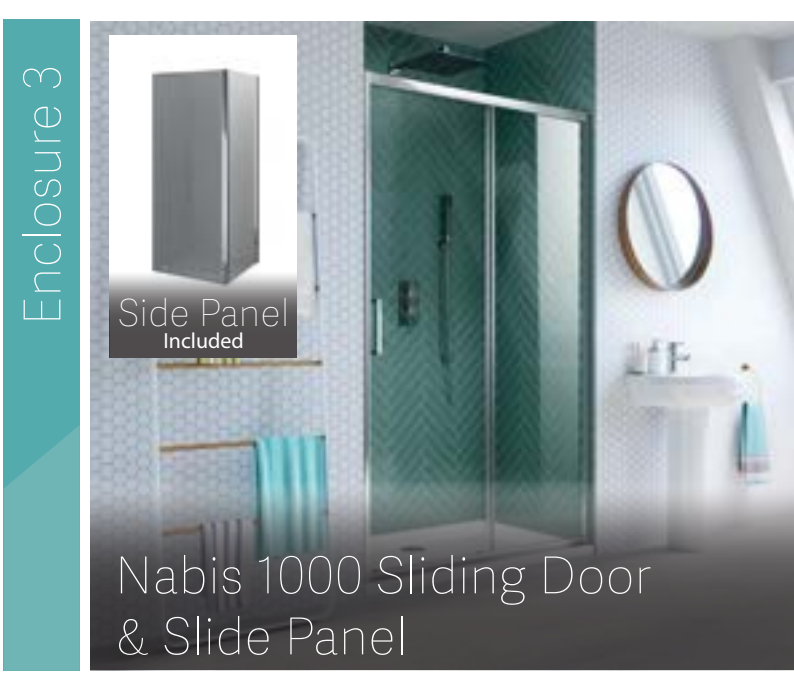

Nabis 900 Quadrant

Nabis 1000 Sliding Door & Slide Panel

6mm Sliding Door
D06963 - £123.79

1000x800mm Tray & Waste
E13327 - £97.76

6mm Side Panel
D06970 - £67.99

Bar Valve Inc Kit
D01197 - £85.52

Suite Price
£375.06