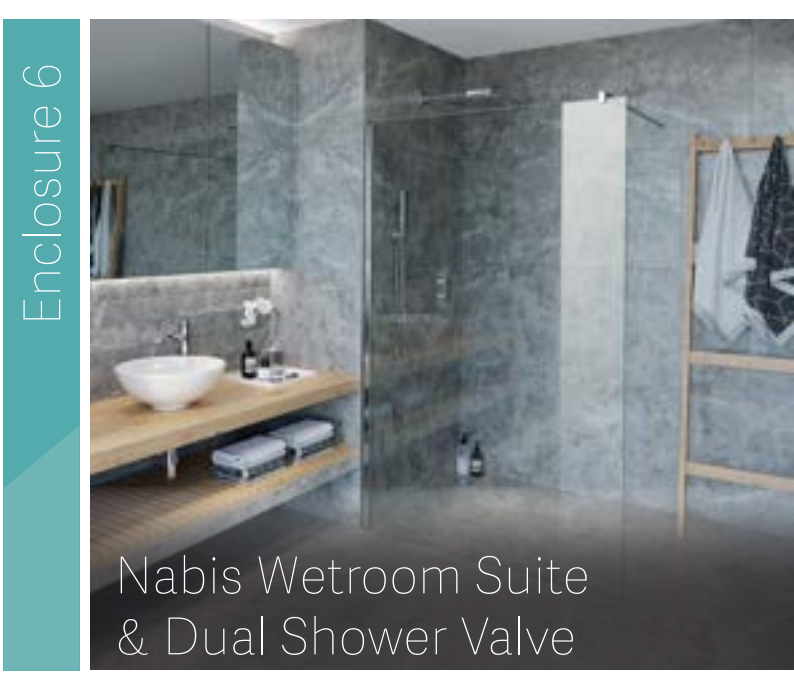

**800mm Square Tray & Waste**  
E13315 - £80.19

**6mm Side Panel**  
D06970 - £67.99

**Bar Valve Inc Kit**  
D01197 - £85.52

Suite Price  
**£343.18**

Enclosure 6

Nabis Wetroom Suite & Dual Shower Valve

**1700x800mm Tray & Waste**  
E13336 - £253.61