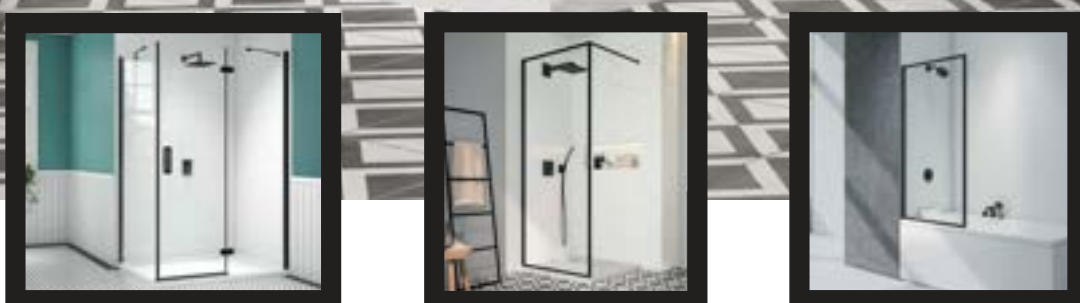

[View the full MERLYN Black brochure](#)