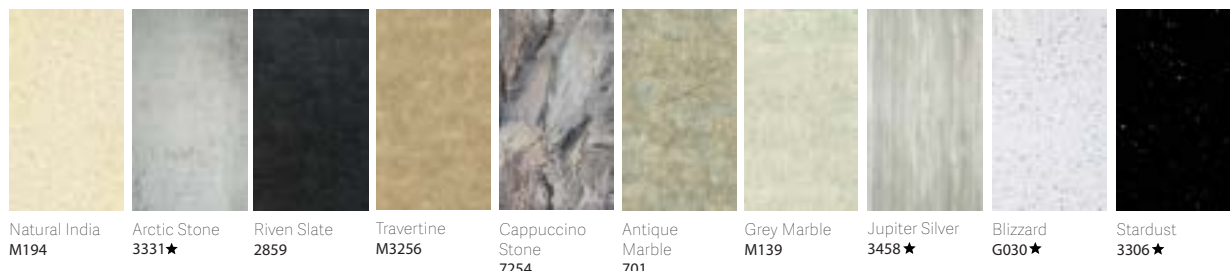

**Jupiter Silver**  
The Classic Range

Natural India M194 Arctic Stone 3331★ Riven Slate 2859 Travertine M3256 Cappuccino Stone 7254 Antique Marble 701 Grey Marble M139 Jupiter Silver 3458★ Blizzard G030★ Stardust 3306★