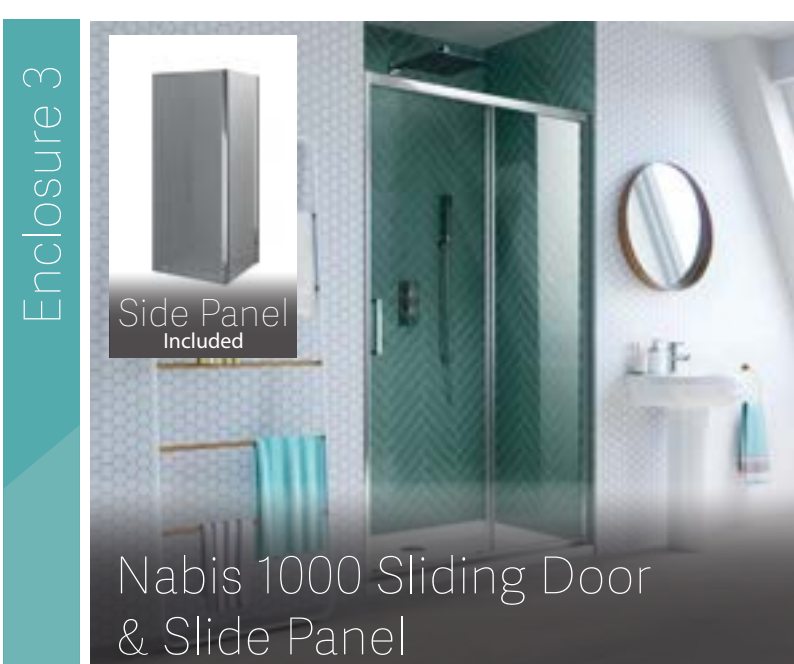

Bar Valve Inc Kit
D01197 - £85.52

Suite Price
£364.47

Enclosure 2

Nabis 900 Quadrant

900mm Quad 6mm Door
D06959 - £192.21

900mm Quad Tray & Waste
E13318 - £100.23

Bar Valve Inc Kit
D01197 - £85.52

Suite Price
£377.96