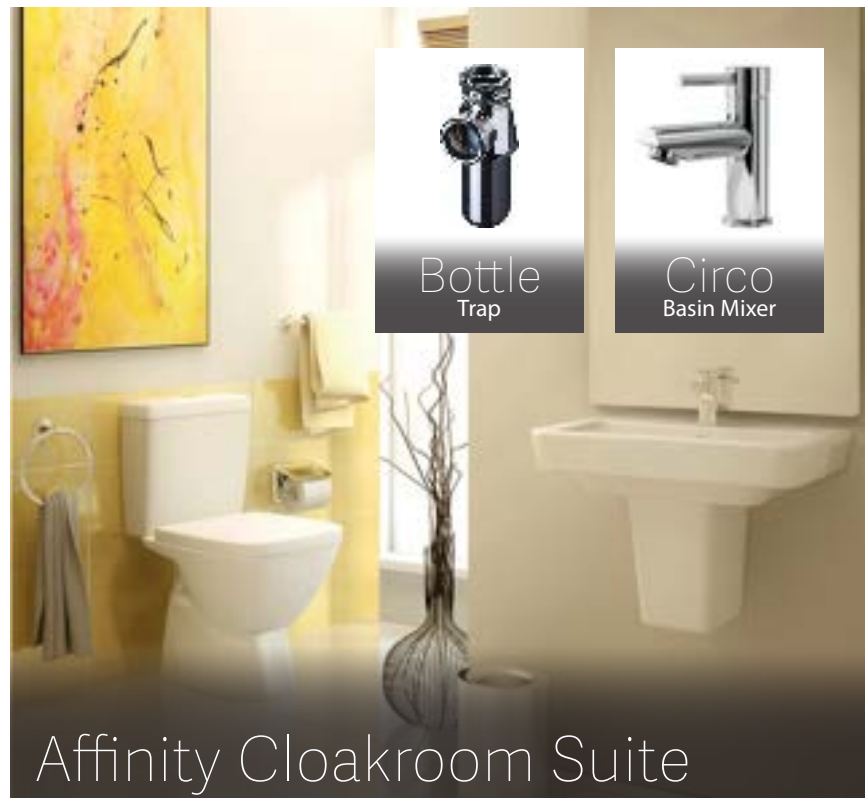

Cloakroom Suite 3

- **400mm Basin**
  A03803 - £43.39
- **Contemporary Bottle Trap**
  C20226 - £23.97
- **Close Coupled Pan**
  A03806 - £94.93
- **Close Coupled Cistern**
  A22202 - £56.90
- **Soft Close Seat & Cover**
  B61671 - £23.02
- **Mini Basin Mixer**
  A05409 - £25.56
- **Basin Waste**
  C39738 - £7.18

Suite Price
£274.95

➤ Cleanly contemporary, this Nabis Affinity Cloakroom Suite is a the perfect choice for a modern bathroom. *(Does not include pedestal)*