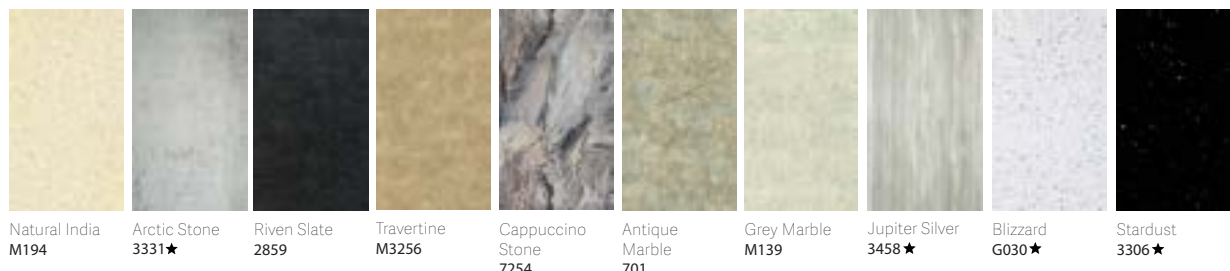

Jupiter Silver
The Classic Range

Natural India M194 Arctic Stone 3331★ Riven Slate 2859 Travertine M3256 Cappuccino Stone 7254 Antique Marble 701 Grey Marble M139 Jupiter Silver 3458★ Blizzard G030★ Stardust 3306★