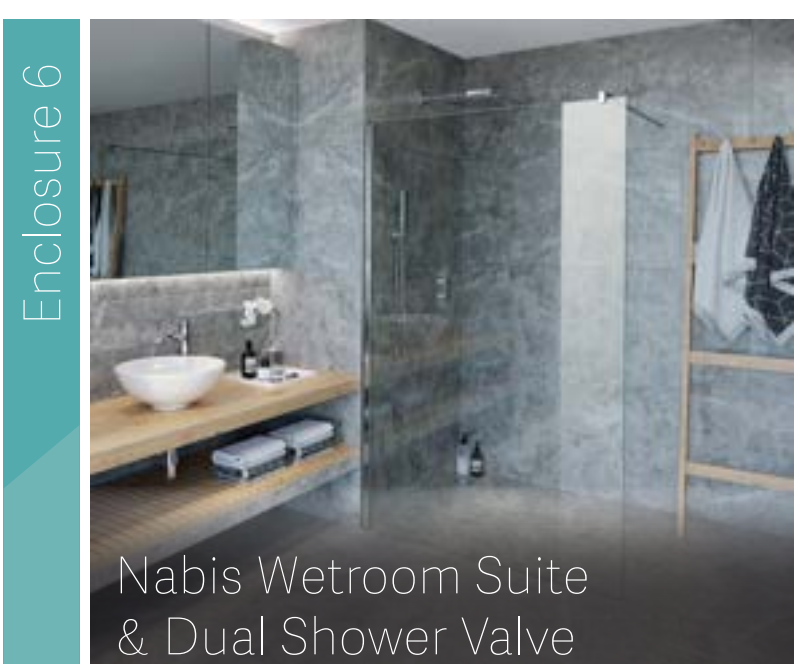

6mm Pivot Door 800x1900
D06973 - £109.48

800mm Square Tray & Waste
E13315 - £80.19

6mm Side Panel
D06970 - £67.99

Bar Valve Inc Kit
D01197 - £85.52

Suite Price
£343.18

Enclosure 6

Nabis Wetroom Suite & Dual Shower Valve