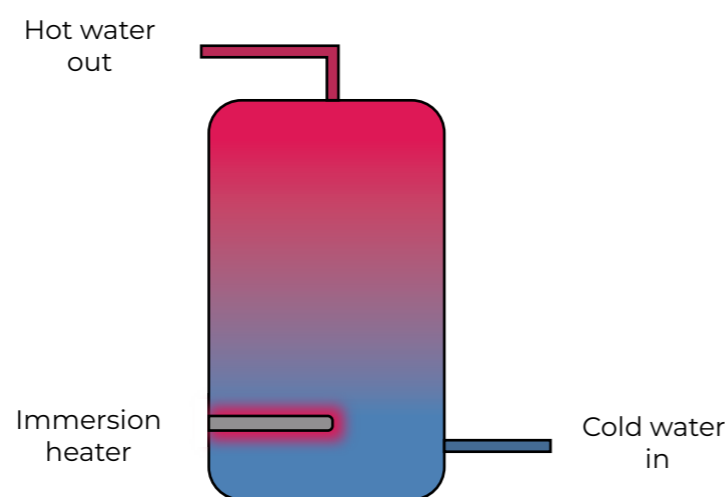

Cylinders

It's easy to get bogged down in cylinder types, but the basics are these: vented cylinders tend to be fed from a cold-water tank in the loft, known as a gravity-fed system, whereas unvented cylinders are part of a closed system and pressurised by incoming water supply. Both types can be heated either directly or indirectly (explained below).

As unvented cylinders make for the majority of installs, we've included what's available on the LNPG contract for this category here. For more specialised cylinders, including vented options, please contact the Wolseley Central Heating Team on 03448 910 188 or lnpg@wolseley.co.uk.

Direct Cylinders

Heating water using a built-in electric immersion heater, direct cylinders don't rely on an external heat source. These are common in homes without a gas supply and smaller houses/flats with lower hot water demands.