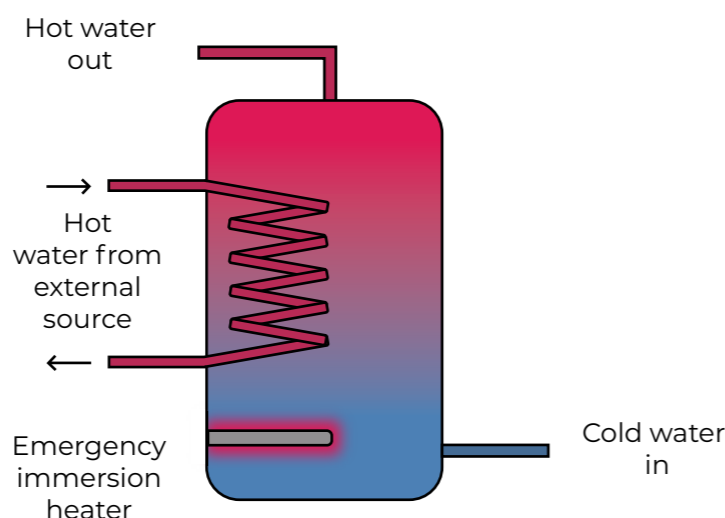

It's easy to get bogged down in cylinder types, but the basics are these: vented cylinders tend to be fed from a cold-water tank in the loft, known as a gravity-fed system, whereas unvented cylinders are part of a closed system and pressurised by incoming water supply. Both types can be heated either directly or indirectly (explained below).

Direct Cylinders

Heating water using a built-in electric immersion heater, direct cylinders don't rely on an external heat source. These are common in homes without a gas supply and smaller houses/flats with lower hot water demands.

Indirect Cylinders

Inside an indirect cylinder, hot water from an external source (such as a boiler) flows through a heat exchanger, heating the stored water while avoiding the two supplies mixing. Indirect cylinders often include an immersion heater as a backup.