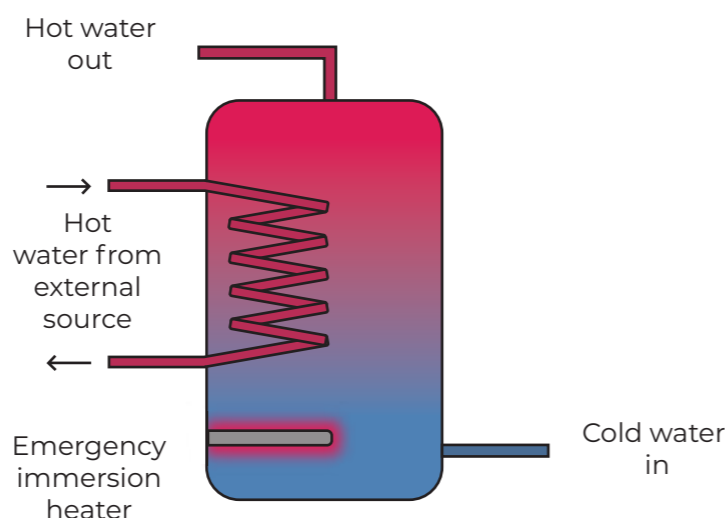

It's easy to get bogged down in cylinder types, but the basics are these: vented cylinders tend to be fed from a cold-water tank in the loft, known as a gravity-fed system, whereas unvented cylinders are part of a closed system and pressurised by incoming water supply. Both types can be heated either directly or indirectly (explained below).

Direct Cylinders

Heating water using a built-in electric immersion heater, direct cylinders don't rely on an external heat source. These are common in homes without a gas supply and smaller houses/flats with lower hot water demands.

Indirect Cylinders

Inside an indirect cylinder, hot water from an external source (such as a boiler) flows through a heat exchanger, heating the stored water while avoiding the two supplies mixing. Indirect cylinders often include an immersion heater as a backup.