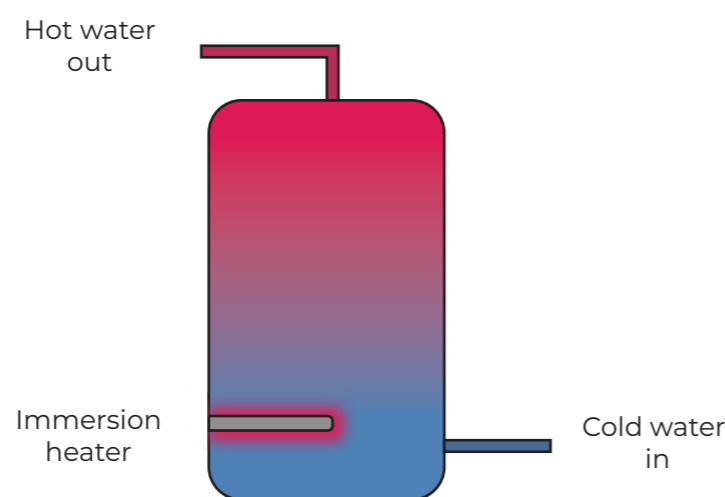

Cylinders

It's easy to get bogged down in cylinder types, but the basics are these: vented cylinders tend to be fed from a cold-water tank in the loft, known as a gravity-fed system, whereas unvented cylinders are part of a closed system and pressurised by incoming water supply. Both types can be heated either directly or indirectly (explained below).

As unvented cylinders make for the majority of installs, we've included what's available on the LNPG contract for this category here. For more specialised cylinders, including unvented options, please contact the Wolseley Central Heating Team on 03448 910 188 or lnpg@wolseley.co.uk.

Direct Cylinders

Heating water using a built-in electric immersion heater, direct cylinders don't rely on an external heat source. These are common in homes without a gas supply and smaller houses/flats with lower hot water demands.