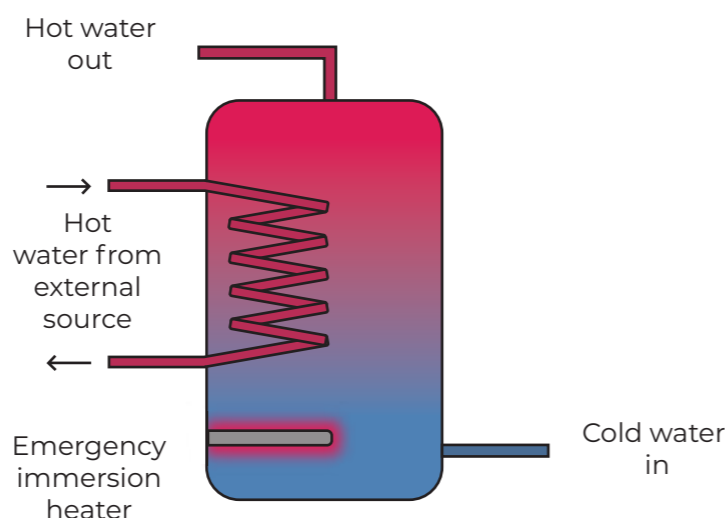

## Direct Cylinders

Heating water using a built-in electric immersion heater, direct cylinders don't rely on an external heat source. These are common in homes without a gas supply and smaller houses/flats with lower hot water demands.

## Indirect Cylinders

Inside an indirect cylinder, hot water from an external source (such as a boiler) flows through a heat exchanger, heating the stored water while avoiding the two supplies mixing. Indirect cylinders often include an immersion heater as a backup.