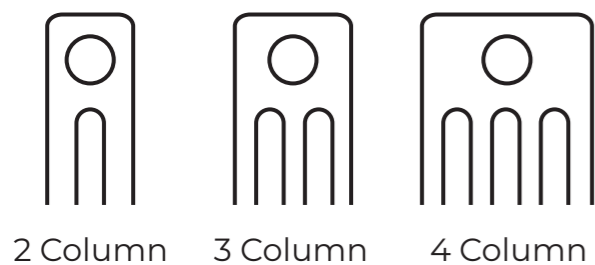

Column
10 year warranty

Tech Sheet

Elegant yet practical, the CenterRad Column is designed to bring a touch of class to any room.

Suitable for contemporary and period homes, choose from a variety of radiator types and sizes including both vertical and horizontal models.

And for a modern twist, why not opt for a Column in anthracite?

Side View

Height (mm)	Length (mm)	2 Column			3 Column			4 Column		
		Code	BTU	Price	Code	BTU	Price	Code	BTU	Price
White										
300	800				230916	1963	£175.91			
	1000				230917	2416	£246.18	230931	3108	£283.46
400	600	230904	1485	£148.85	230918	2064	£164.12			
	800	230905	1980	£193.95	230919	2753	£208.38			
	1000	230906	2474	£238.72	230920	3443	£261.09			
	1200	230907	2969	£283.46	230921	4132	£328.23			
600	600	230908	1925	£164.12	230922	2661	£178.99	230932	3402	£193.95
	800	230909	2567	£208.38	230923	3552	£223.78	230933	4537	£253.63
	1000	230910	3209	£253.63	230924	4439	£275.99	230934	5671	£313.31
	1200	230911	3850	£298.37	230925	5326	£328.23	230935	6805	£372.94
	1400	230912	4490	£343.10	230926	6213	£387.88			
Anthracite										
600	1000	230936	3209	£304.35	230939	4439	£331.18			
	1200	230937	3850	£358.06	230940	5326	£393.85			

Height (mm)	Length (mm)	2 Column			3 Column		
		Code	BTU	Price	Code	BTU	Price
White							
2000	300	230913	3002	£208.38			
	400	230914	4005	£238.72	230928	5380	£268.56
	500	230915	5010	£268.56	230929	6725	£298.37
Anthracite							
2000	400	230938	4005	£287.72	230941	5380	£322.26