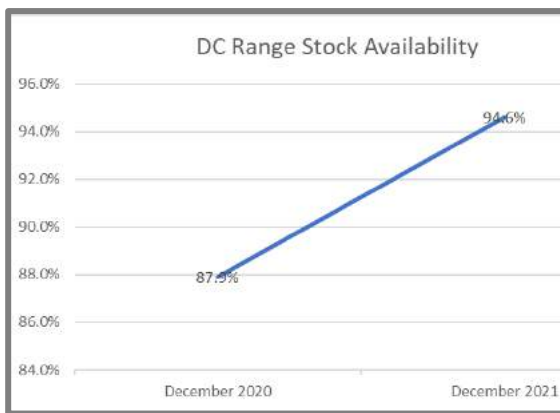

Branch

- 26 focus branches
- 6,975 added new parts
- Improved availability performance from 78% to 90%

Same Day Stock Hold against Purchase		
Area	Previous	Current
Belfast	73%	90%
Birmingham	69%	88%
Edinburgh	76%	88%
Hull	79%	90%
West Yorkshire	79%	90%
London	78%	90%
Manchester	78%	91%
Newcastle	88%	92%
Nottinghamshire	72%	88%
South Yorkshire	75%	88%
Stockton	87%	90%
TOTAL	78%	90%