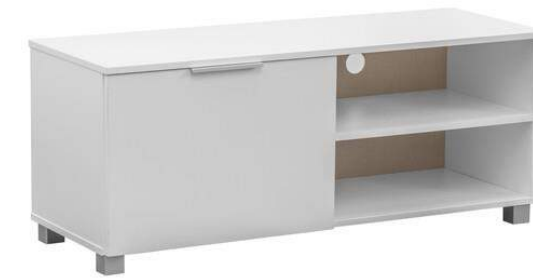

1 BED – £2331 +VAT

2 BED – £3298.50 +VAT

3 BED – £4266 +VAT

GOLD

HERA 3 SEAT SOFA
 ALEXI COFFEE TABLE
 BALBOA TV UNIT
 PERTH DINING TABLE
 ZOLA DINING CHAIR – X4
 HAILEY DOUBLE BED FRAME
 DOUBLE ORTHOPAEDIC DELUXE MATTRESS
 MONACO BEDSIDE – X2
 MONACO CHEST
 MONACO WARDROBE

1 BED – £2947.50 +VAT

2 BED – £4297.50 +VAT

3 BED – £5647.50 +VAT

Bedroom furnishings increase in quantity relative to the number of bedrooms in the property.

MOODBOARD

STUDENT - BRONZE

MATTHEW SOFA

CARMEN COFFEE TABLE