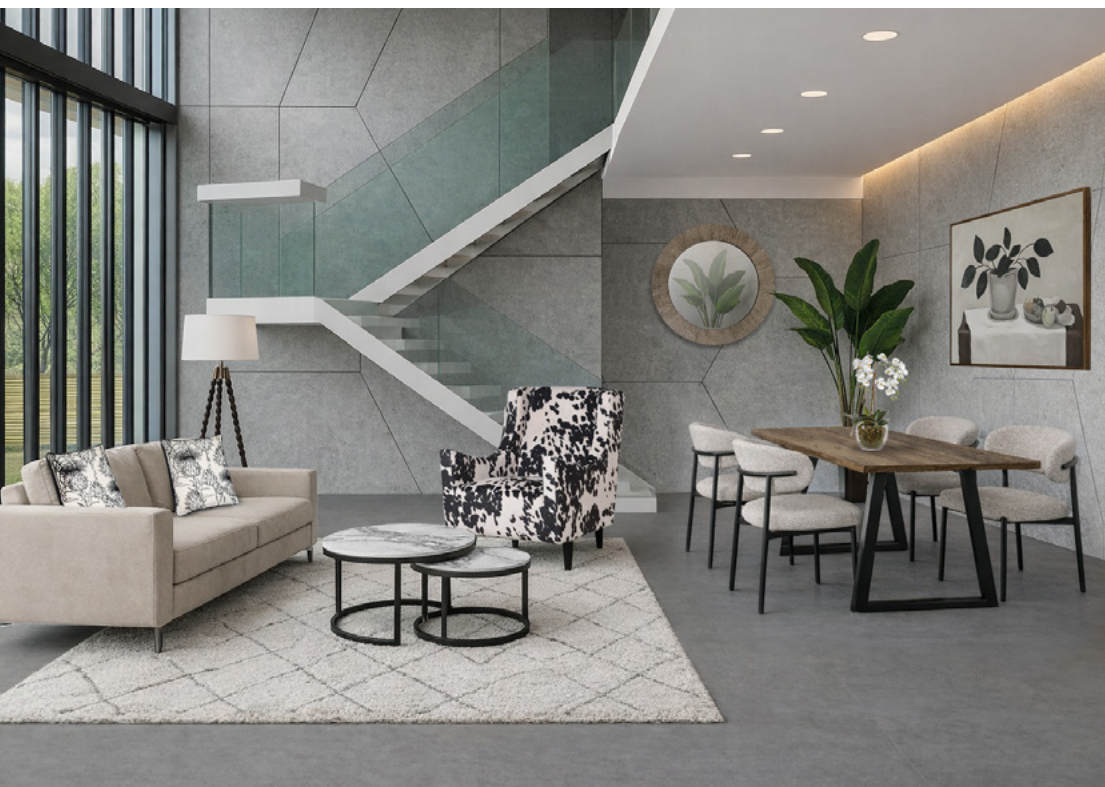

LIVING/DINER

Furniture Included -

- **Sofa** - Baltimore in Beige
- **Coffee Table** - Delta Nest in White
- **Dining Table** - Trapezium in Vintage Oak
- **Dining Chairs** - Marissa in Oatmeal
- **Accent** - Blue Striped

Optional Accessories -

- **Rug** - Imari in Cream
- **Floor Lamp** - Spindle Tripod
- **Cushions** - Merida
- **Plant** - Rubber Plant
- **Mirror** - Driftwood
- **Artwork** - Plant et Fruits

Optional Packs -

- **Kitchen** - Kitchen & Electrical Pack
- **Bathroom** - Bathroom Pack

Price for 1 bed - £2,799 +vat | **With Accessories** - £6,889 +vat

Price for 2 bed - £3,519 +vat | **With Accessories** - £6,429 +vat

For a larger Property Please Ask!