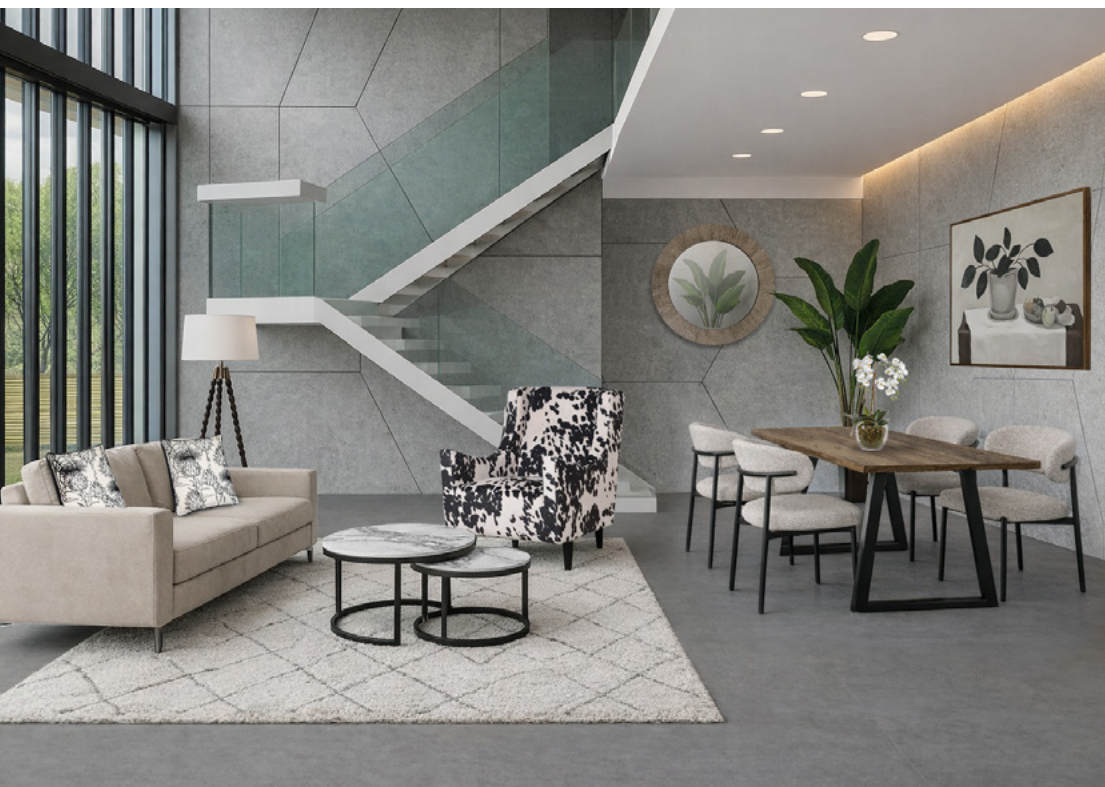

LIVING/DINER

Sofa - Baltimore in Beige

Cushions - Merida

Accent - Cow Chair

Coffee Table - Delta Nest in White

Dining Table - Trapezium in Vintage Oak

Dining Chairs - Marissa in Oatmeal

Rug - Imari in Cream

Floor Lamp - Spindle Tripod

Plant - Rubber Plant

Mirror - Driftwood

Artwork - Plant et Fruits