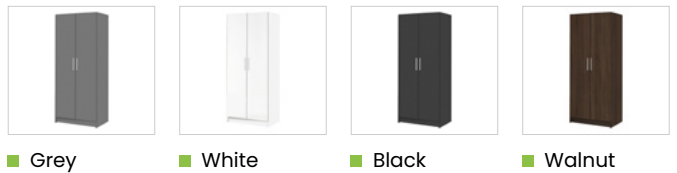

FURNITURE COLOURS

■ Grey

■ White

■ Black

■ Walnut