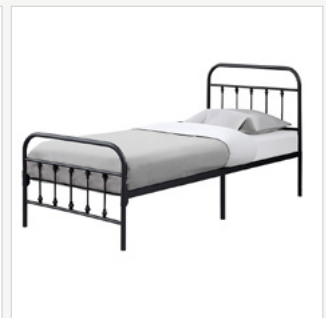

## FURNITURE COLOURS

■ Grey

■ White

■ Black

■ Walnut

## BED CHOICES

Choose from 2 Colours, Silver or Black

1 x Single Metal Framed Bed with Waterproof Mattress

£229.00 each plus vat