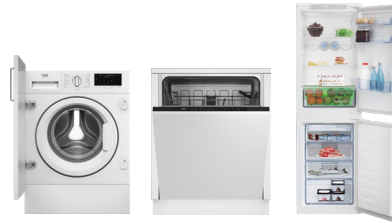

BUNDLE PRICE
NET **£989**

beko

BEKO 60CM DISHWASHER, 7kg 1400rpm WASHING MACHINE & 50/50 FRIDGE FREEZER

BUNDLE DEAL

10010939

BEKO WTIK72121 BUILT-IN WASHING MACHINE 10000872

BEKO BDIN25430 60CM DISHWASHER 10009739

BEKO BCFD4V50 50/50 FRIDGE FREEZER 41337507